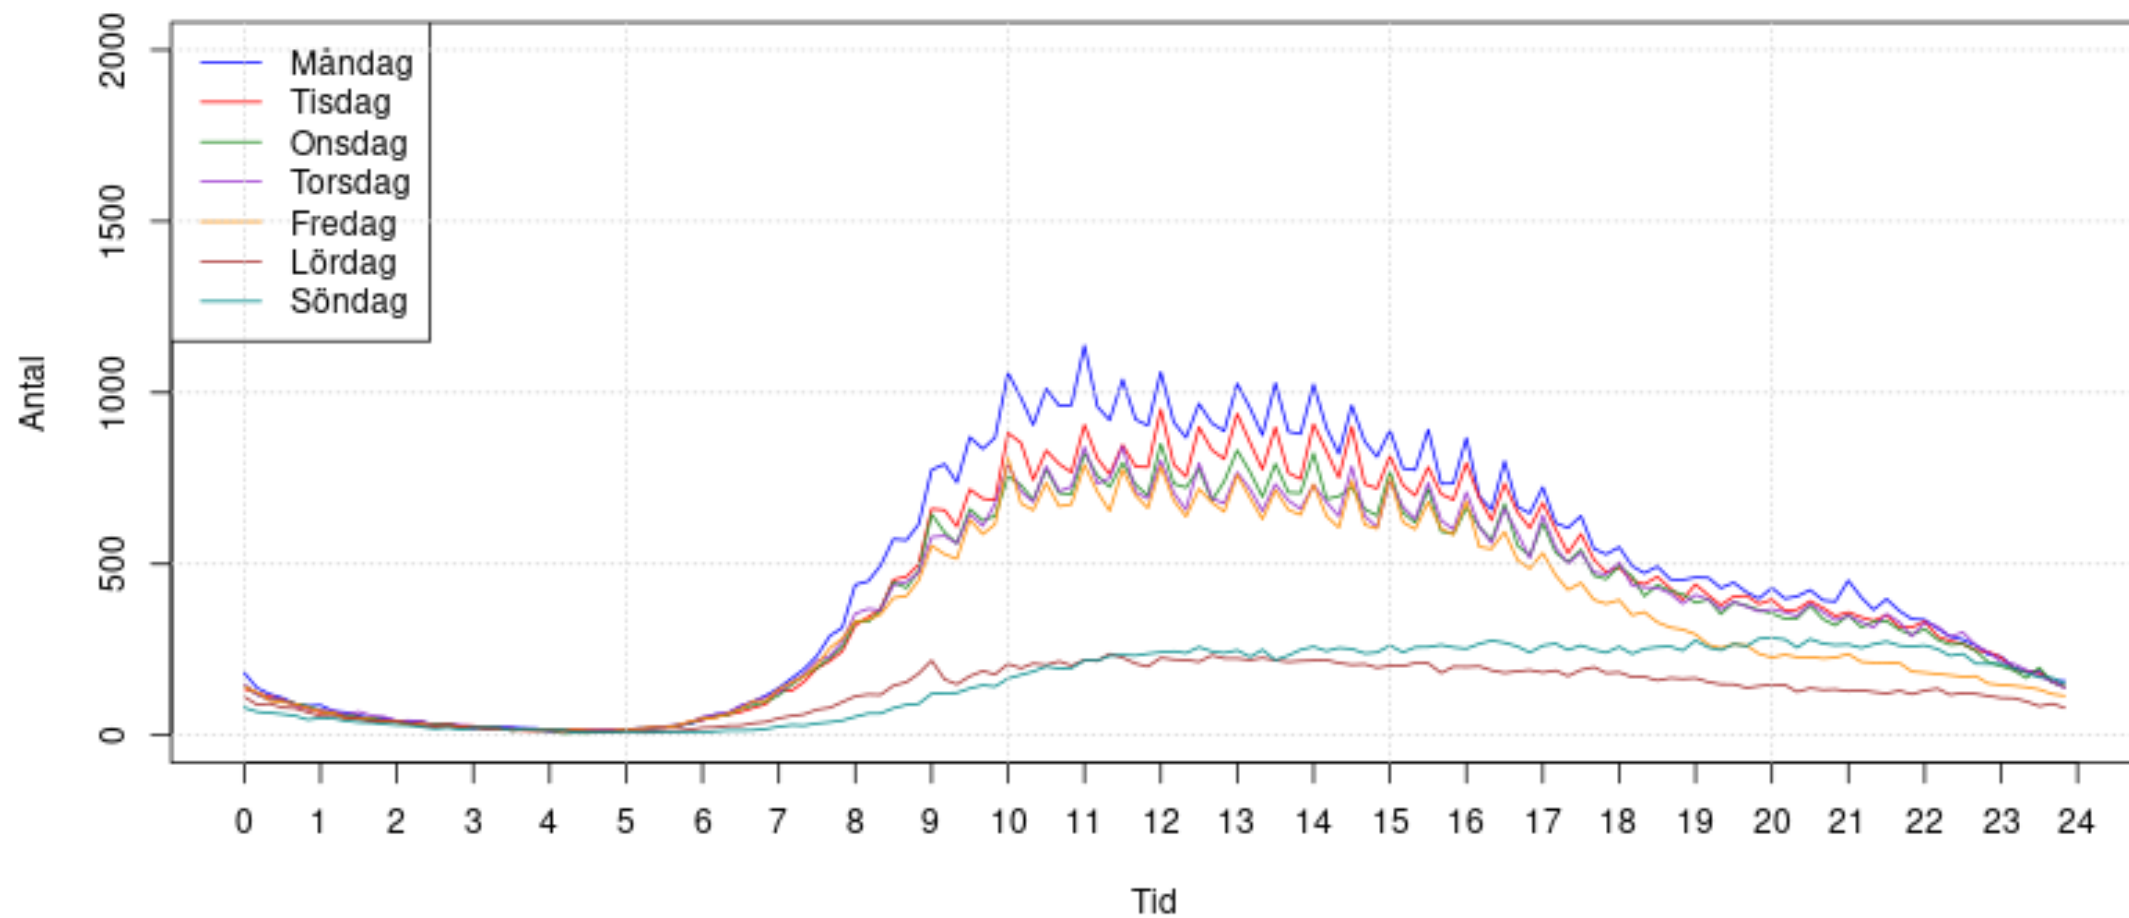

Unika studenter per 10 min 2020-03-01 00:00:00-2020-03-31 23:50:00